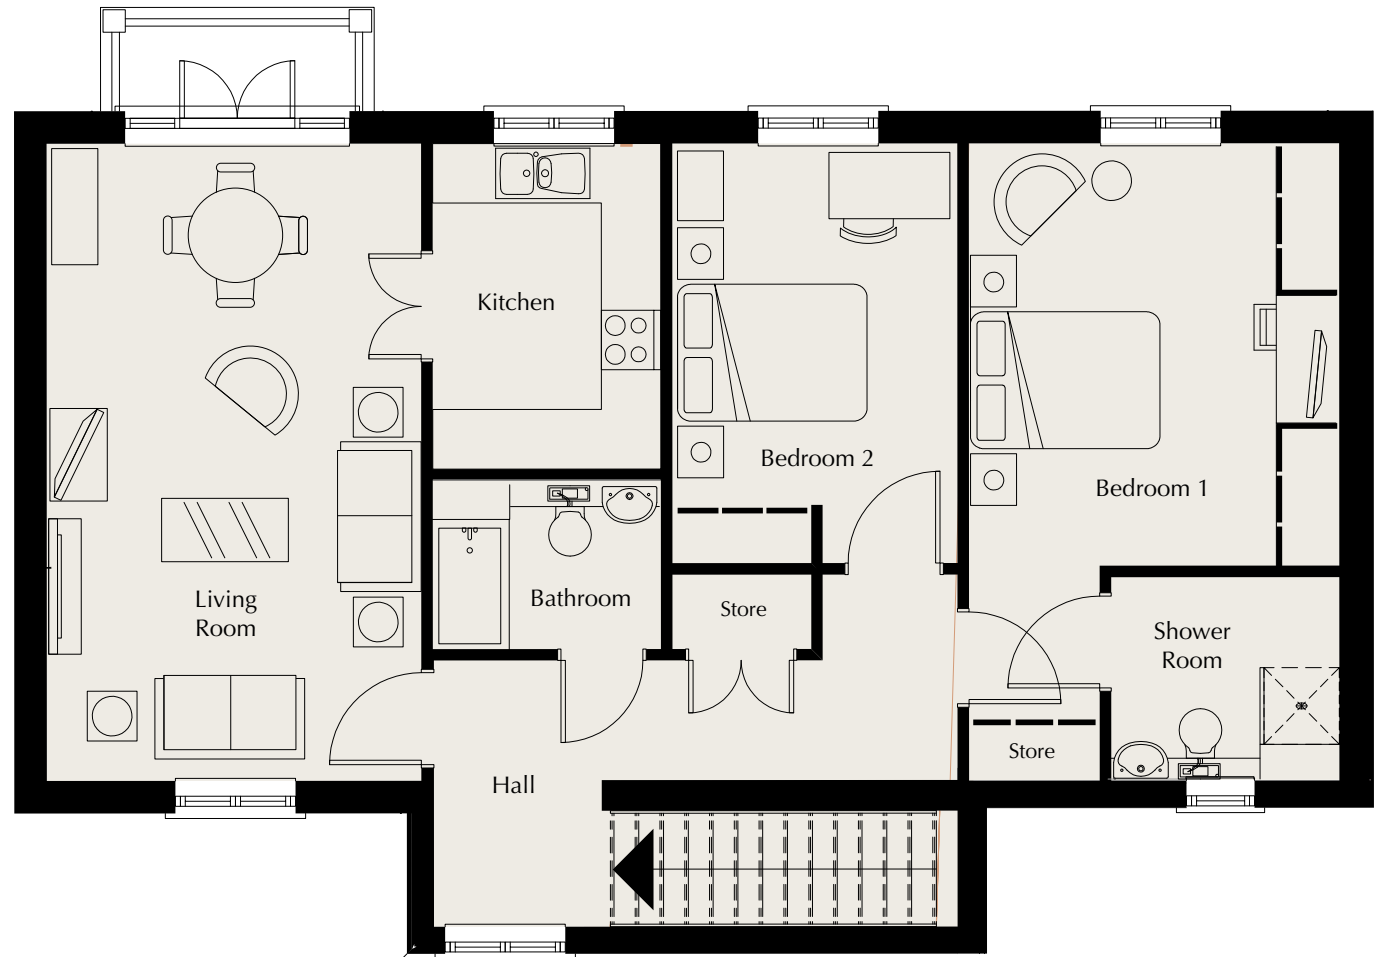

22 Brook View

First Floor | 947ft²

Kitchen

3280mm x 2300mm
10'9" x 7'7"

Living Room

6422mm x 3774mm
21'1" x 12'5"

Bedroom 1

4250mm x 3133mm
14' x 10'3"

Shower Room

2300mm x 2050mm
7'7" x 7'

Bedroom 2

4230mm x 2873mm
12' x 9'5"

Bathroom

2300mm x 1700mm
7'7" x 5'7"

These particulars are intended to give a fair and substantially correct overall description.

Measurements have been taken at 1500mm skeliling height.

All dimensions are approximate. Bedroom measurements include the wardrobe if applicable. Room measurements include bay windows if applicable.

Furniture layout is to give an indicative impression. Although all efforts have been made to ensure its accuracy at time of print dimensions, fixtures, fittings, finishes and specifications are subject to change without notice.