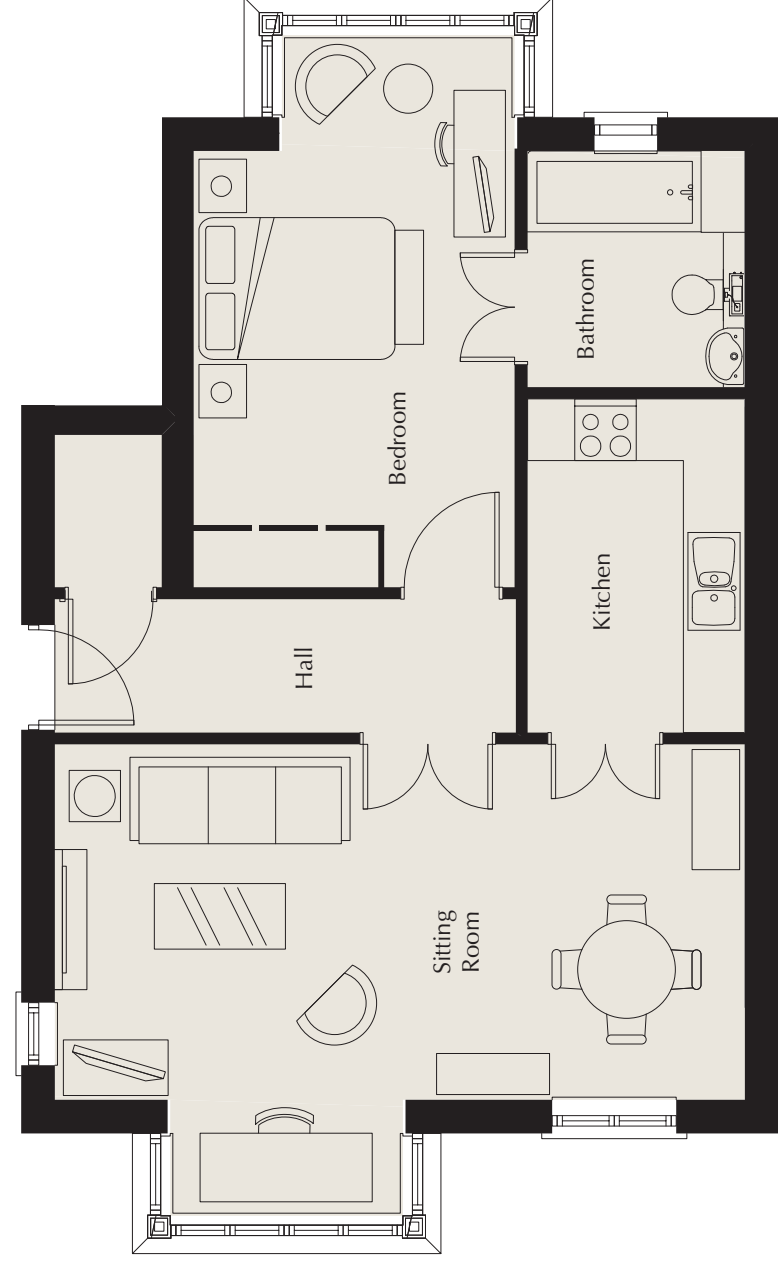

17 Brook View

Ground Floor | 63m² (678 ft²)

- Kitchen**
3250mm x 2116mm
10'8" x 6'11"
- Sitting Room**
6723mm x 3462mm
22'1" x 11'4"
- Bedroom**
4250mm x 3127mm
13'1" x 10'3"
- Shower Room**
2300mm x 2116mm
7'7" x 6'11"

These particulars are intended to give a fair and substantially correct overall description. Measurements have been taken at 1500mm skirting height. All dimensions are approximate. Bedroom measurements include the wardrobe if applicable. Room measurements include bay windows if applicable. Furniture layout is to give an indicative impression. Although all efforts have been made to ensure its accuracy at time of print dimensions, fixtures, fittings, finishes and specifications are subject to change without notice. The properties are sold unfurnished.