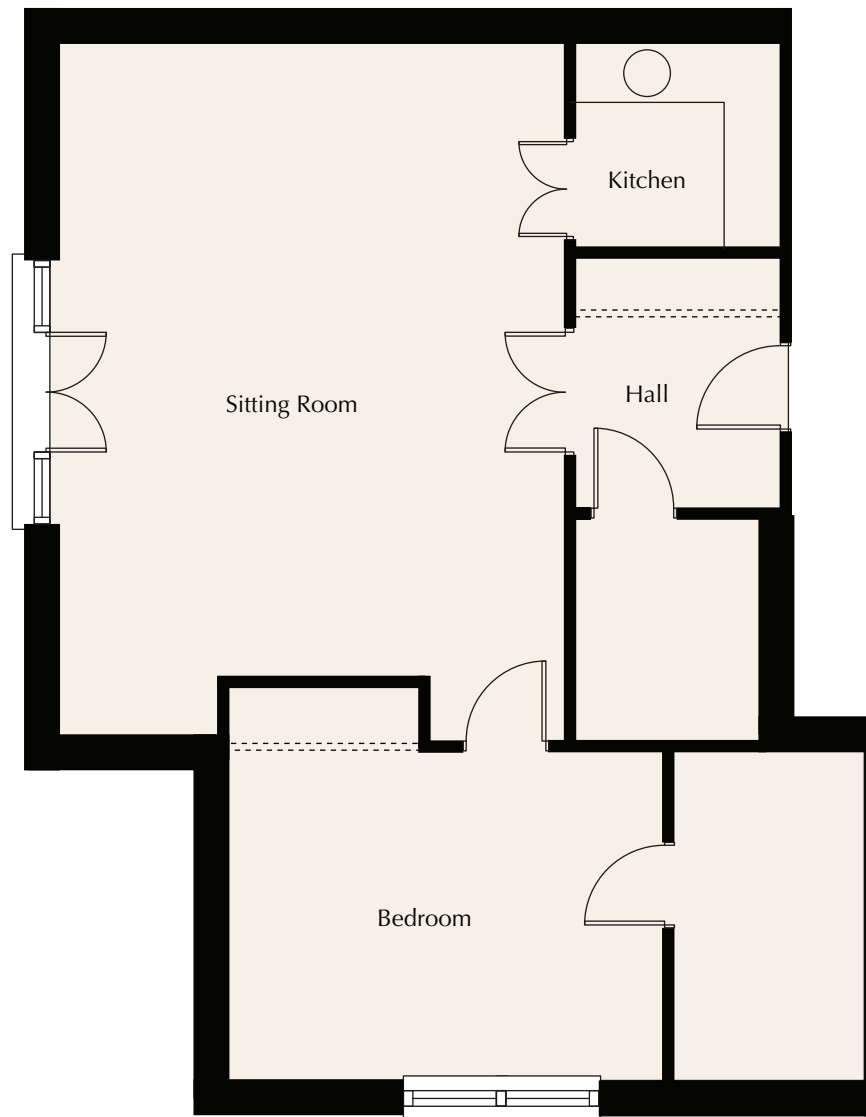

RICHMOND
NANTWICH

Part of Bupa

Village Suite 11

Room Dimensions - Total Area 660 sq ft

Sitting Room	19'3" x 15'2"
Kitchen	6'2" x 6'2"
Bedroom	13'1" x 10'2"