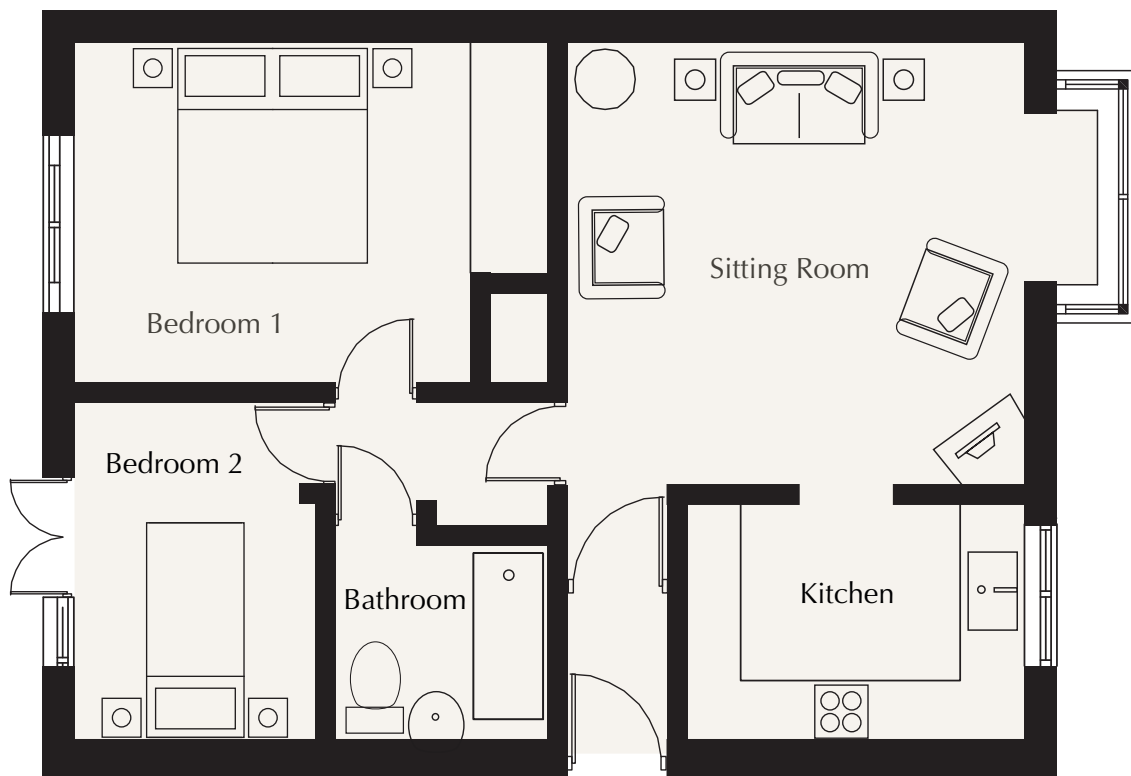

# 25 Swallow Court

RICHMOND  
BEDE VILLAGE

Part of Bupa

## Internal measurements

	Metric	Imperial
Sitting Room	4241 x 3987mm	13'11" x 13'1"
Kitchen	2108 x 3022mm	6'11" x 9'11"
Bedroom 1	2997 x 3556mm	9'10" x 11'8"
Bedroom 2	2032 x 3124mm	6'8" x 10'3"
Bathroom	2082 x 1676mm	6'10" x 5'6"