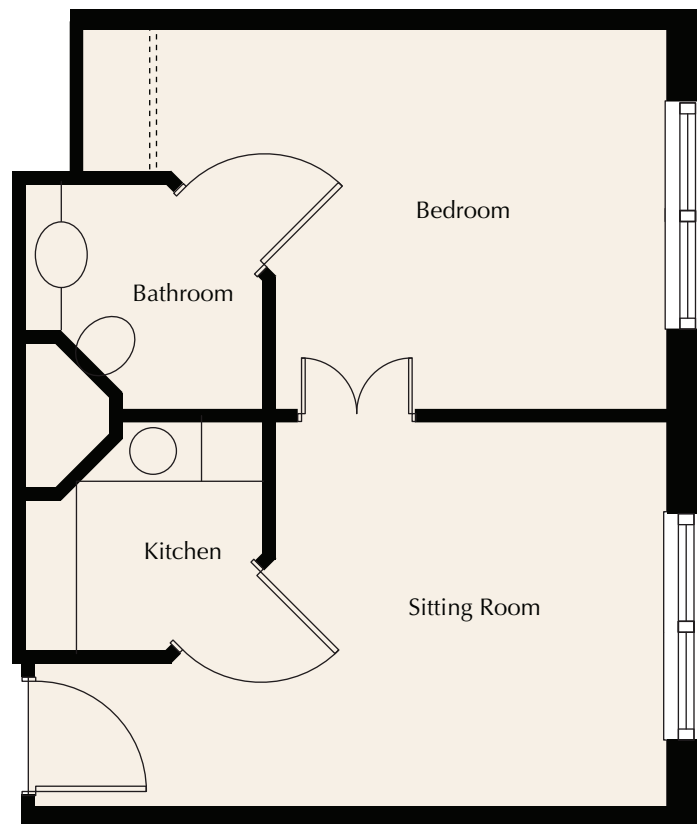

R I C H M O N D
N A N T W I C H

Part of Bupa

Village Suite 1

Room Dimensions - Total Area 341 sq ft

Sitting Room	16'8" x 10'4"
Kitchen	6'2" x 6'1"
Bedroom	14'9" x 10'2"
Bathroom	6'2" x 6'1"