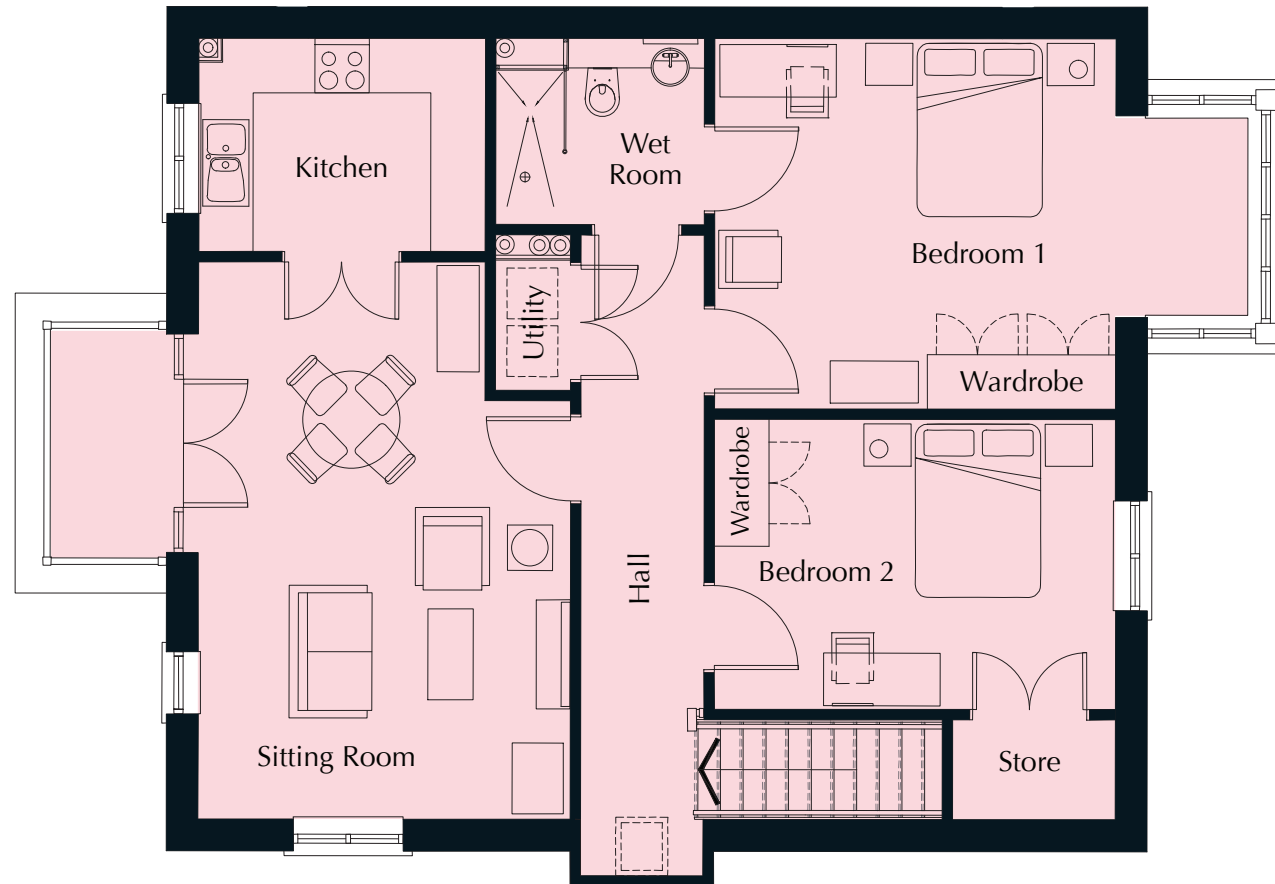

Abingdon

02

First Floor | 92.6m² – 997ft²

Kitchen

3123mm x 2350mm
10'3" x 7'9"

Sitting Room

6140mm x 4068mm
20'2" x 13'4"

Bedroom 1

5863mm x 4063mm
19'3" x 13'4"

Shower Room

2300mm x 2050mm
7'7" x 6'9"

Bedroom 2

4384mm x 3142mm
14'5" x 10'4"

These particulars are intended to give a fair and substantially correct overall description. All dimensions are approximate.